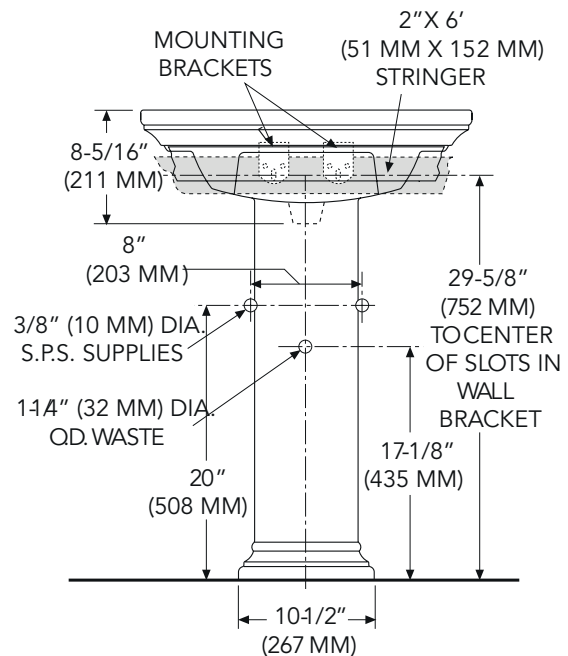

## Plano técnico

Technical Drawing

VISTA SUPERIOR / TOP VIEW

VISTA LATERAL / LATERAL VIEW

VISTA FRONTAL / FRONT VIEW

Unidades / Units: mm.

Estas dimensiones son nominales y son sujetas a cambio sin previo aviso.

These dimensions are nominal and are subject to change without prior notice.