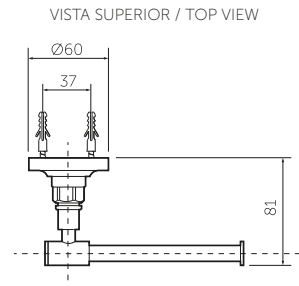

Productos relacionados

Related products

- Sanitario dos piezas 4.8 Lpf. PROVENCE; ref. 414471001
- PROVENCE two piece 1.28 Gpf. toilet ; ref. 414471001
- Lavamanos de incrustar PROVENCE; ref. 002341001
- PROVENCE undercounter lavatory; ref. 002341001
- Grifería lavamanos 8 pulgadas a pared PROVENCE; ref. 784180001
- PROVENCE 8 inches to wall lavatory faucet; ref. 784180001

Planos técnicos

Technical Drawings

Toallero barra
Rail towel

Portarrollos
Toilet roll holder

Toallero argolla
Ring towel

Percha
Wall hanger

Unidades / Units: mm.

Estas dimensiones son nominales y son sujetas a cambio sin previo aviso.
These dimensions are nominal and are subject to change without prior notice.