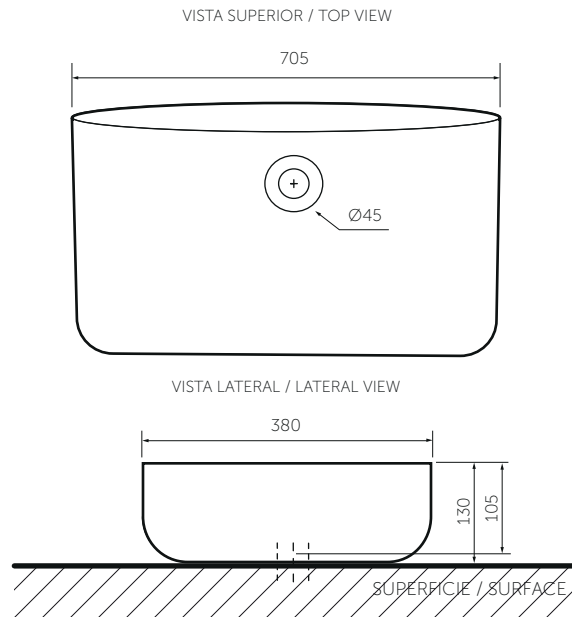

- Oval shape with resin surface
- Suitable to high or wall single lever lavatory faucet

SERIE

BORNEO

Lavamanos de sobreponer

Drop-in lavatory

Ref. V21081001

Información técnica

Technical Information

Material Material	Porcelana sanitaria Vitreous China
Dimensiones (An x Al x Pr) Dimensions (W x H x D)	705 x 130 x 380 mm. 27.7 x 5.1 x 15 inch.
Profundidad de pozo Basin depth	120 mm. 4.7 inch.
Ubicación rebose Overflow location	N/A
Diámetro desagüe Drain diameter	Ø45 mm.
Peso Neto (aprox.) Net Weight (approx.)	11.7 kg. 25.8 lb.
Peso Bruto (aprox.) Shipping Weight (approx.)	12.7 kg. 28 lb.
Producto empacado (An x Al x Pr) Packaged product (W x H x D)	725 x 150 x 400 mm. 28.5 x 5.9 x 15.7 inch.
Altura de instalación Installation height	850 mm. 33.5 inch.
Tipo de griferías compatible Compatible faucets kind	Monocontrol / Pared Single lever / Wall

Plano técnico

Technical Drawing

Unidades / Units: mm.

Estas dimensiones son nominales y son sujetas a cambio sin previo aviso.
These dimensions are nominal and are subject to change without prior notice.