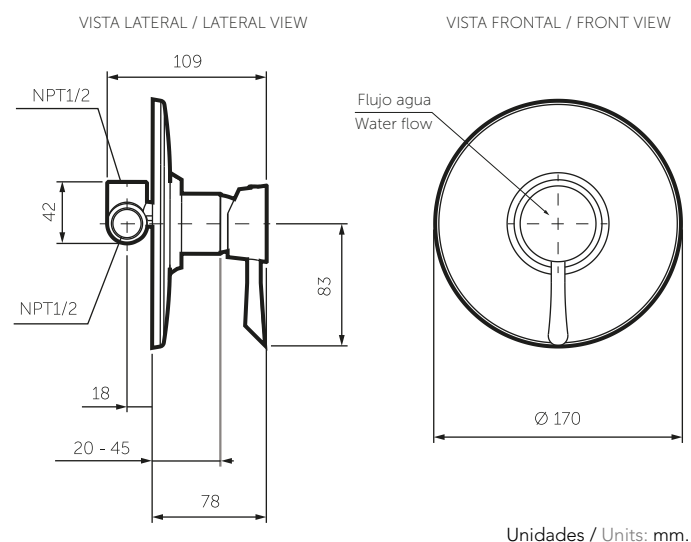

* Se debe instalar un regulador de presión por encima de esta presión.
* You must install a pressure regulator above this pressure.

Capacidad de funcionamiento / Operation capacity

Resistencia de la manija al torque Torque handle resistance	5.7 Nm
R. al torque de roscas metálicas Metal threads torque resistance	Ø 12.7 mm. NPT 61 Nm Ø ½ inch. NPT 45 Lbf.feet
Capacidad de flujo o caudal Flow rate	Depende de la regadera instalada y acorde al caudal del mezclador Depend of installed shower and according to mixer shower flow
Vida útil del cartucho / und. cierre Cartridge / closing unit useful life	250.000 ciclos 250.000 cycles
Fuerza axial de la manija Handle axial force	45 kg. 99.2 lb.

Cuidados y limpieza

Attendance and cleanliness

Para mantener la integridad y brillo original del mezclador, se recomienda realizar limpieza periódica con agua jabonosa y paño no abrasivo con el fin de evitar depósitos de impurezas y residuos que puedan afectar la apariencia y correcto funcionamiento del producto.

To keep the integrity and original brightness of the shower mixer, it is recommended that regular cleaning with soapy water and non-abrasive cloth with the aim to avoid dirt deposits and waste that may affect the proper operation and appearance product.

Planos técnicos

Technical Drawings

Estas dimensiones son nominales y son sujetas a cambio sin previo aviso.
These dimensions are nominal and are subject to change without prior notice.

Regaderas compatibles

Compatible shower heads

- Regadera con brazo a pared PROVENCE; ref. 784210001
- PROVENCE Shower head with arm to wall ; ref. 784210001
- Regadera con brazo a pared FLUID; ref. 798720001
- FLUID Shower head with arm to wall ; ref. 798720001
- Regadera con brazo a pared SCALA; ref. 784260001
- SCALA Shower head with arm to wall ; ref. 784260001
- Regadera Alliata redonda 30 cm. SPA EXPERIENCE; ref. 784450001
- SPA EXPERIENCE round Alliata 30 cm. shower head; ref. 784450001
- Regadera Alliata cuadrada 30 cm. SPA EXPERIENCE; ref. 784460001
- SPA EXPERIENCE square Alliata 30 cm. shower head; ref. 784460001
- Regadera Ultra delgada cuadrada 40 cm. SPA EXPERIENCE; ref. 784470001
- SPA EXPERIENCE square Ultraslim 40 cm. shower head; ref. 784470001
- Regadera Ultra delgada redonda 30 cm. SPA EXPERIENCE; ref. S14000001
- SPA EXPERIENCE round Ultraslim 30 cm. shower head; ref. S14000001

Repuestos / Replacement parts:

- Cartucho
- Cartridge

GARANTÍA DE 10 AÑOS*
10 YEARS WARRANTY*

* A excepción de los cartuchos que tienen garantía de 5 AÑOS.
* Except for cartridges with 5 YEARS warranty.

Para mayor información referirse a las condiciones de garantía y devolución.
Further information refer to warranty and return conditions.