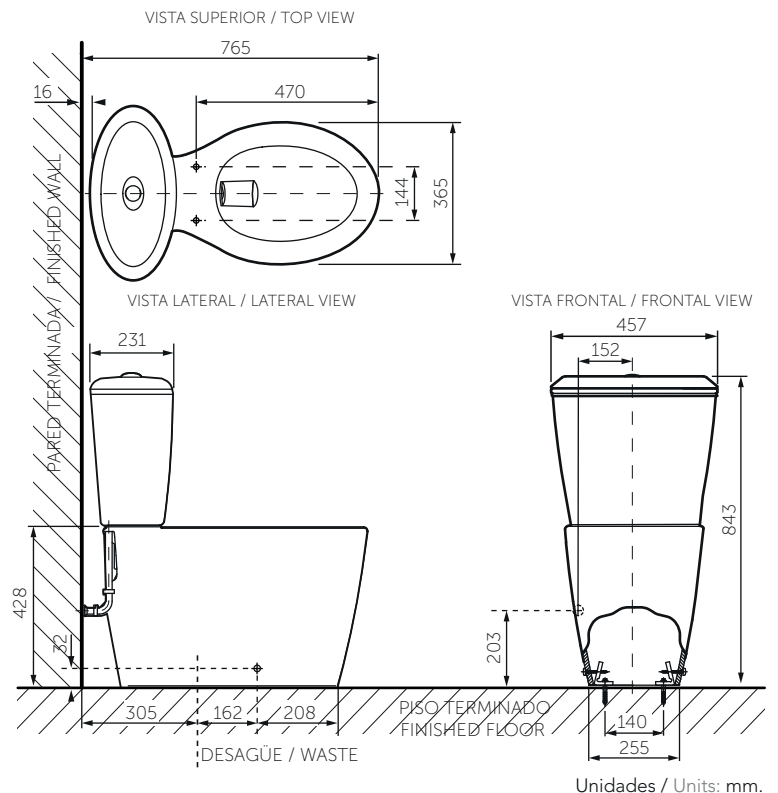

Zen inspiration

Design, comfort and purity in its lines.

- Hidden trapway
- Elongated bowl profile
- Comfortable rim height of 16.8 inch.
- Special fixing set to floor included
- Slow close toilet seat of easier cleanliness and installation
- ADEX design Awards winner piece - Platinum Award 2009 - designed by: Paul Hatch, Jyung-Seok Joseph Lee y Julia Burke

SERIE

ELEMENTO

Sanitario de dos piezas

Two piece toilet

6.0 / 4.2 Lpf.

1.6 / 1.1 Gpf.

Información técnica

Technical Information

Material Material	Porcelana sanitaria Vitreous China
Dimensiones (An x L x Al) Dimensions (W x D x H)	365 x 843 x 765 mm. 14.4 x 33.2 x 30.1 inch.
Presión de agua Water pressure	20 - 80 PSI
Consumo de agua Water consumption	Dual flush 6.0/4.2 Lpf. Dual flush 1.6/1.1 Gpf.
Sistema de descarga Flushing system	Sifón JET JET Siphon
Válvula de llenado Fill valve	Antisifón Anti-siphon
Válvula de descarga Flush valve	73 mm. 3 inch.
Espejo de agua Water surface area	174 x 254 mm. 6.9 x 10 inch.
Capacidad de descarga Flushing capacity	800 gr. MISO
Diámetro del sifón Siphon diameter	51 mm. 2 inch.
Distancia del muro al centro del desagüe Wall distance from waste center	305 mm. 12 inch.
Peso Neto (aprox.) Net Weight (approx.)	40 kg. 89 lb.

Plano técnico

Technical Drawing

Estas dimensiones son nominales y son sujetas a cambio sin previo aviso.
These dimensions are nominal and are subject to change without prior notice.

Productos relacionados